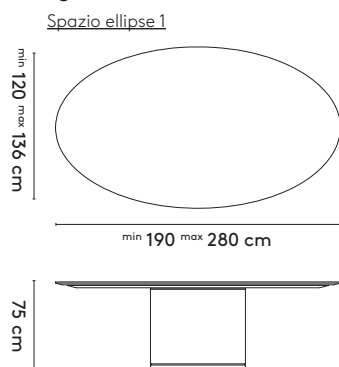

1 **Spazio****Willem
van Ast****2007**2a **Standard**2b **Tailoring**3 **Materials**

Top: oak (veneer), oak or walnut (solid), oak smoked (solid)
Extension leaf: oak (veneer)
Column: oak or walnut (veneer), color lacquer on mdf
Base: color lacquer on concrete