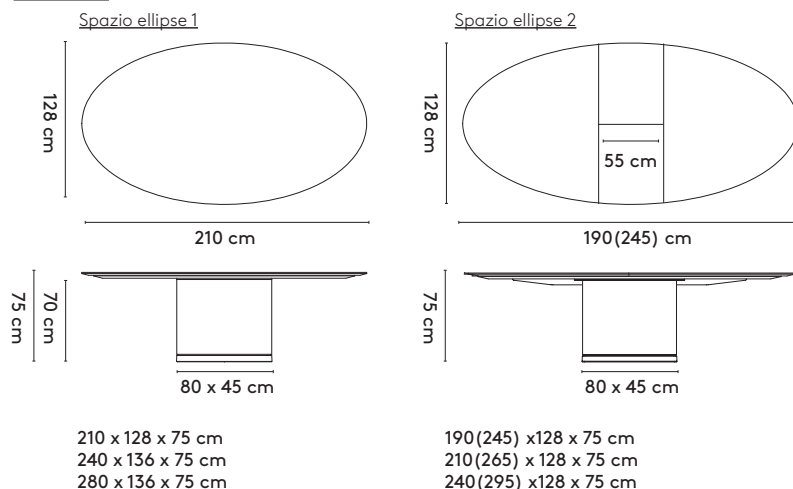

1 **Spazio****Willem
van Ast****2007**2a **Standard**2b **Tailoring**3 **Materials**

Top: oak (veneer), oak or walnut (solid), oak smoked (solid)
Extension leaf: oak (veneer)
Column: oak or walnut (veneer), color lacquer on mdf
Base: color lacquer on concrete