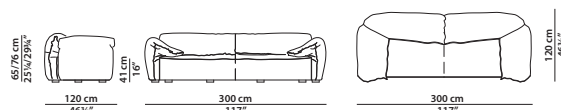

Feet: feet in beech, covered in the same shade of leather.

Upholstery: leather upholstery with sharp edge stitching.

Available in soft leathers only.

250 x 120 h76 cm – 97½ x 46¾ h29¾"

Divano. Sofa.

300 x 120 h76 cm – 117 x 46¾ h29¾"

Divano. Sofa.

350 x 120 h76 cm – 136½ x 46¾ h29¾"

Divano. Sofa.