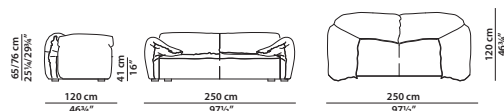

Feet: feet in beech, covered in the same shade of leather.

Upholstery: leather upholstery with sharp edge stitching.

Available in soft leathers only.

250 x 120 h76 cm – 97½ x 46¾ h29¾"

Divano. Sofa.

300 x 120 h76 cm – 117 x 46¾ h29¾"

Divano. Sofa.

350 x 120 h76 cm – 136½ x 46¾ h29¾"

Divano. Sofa.