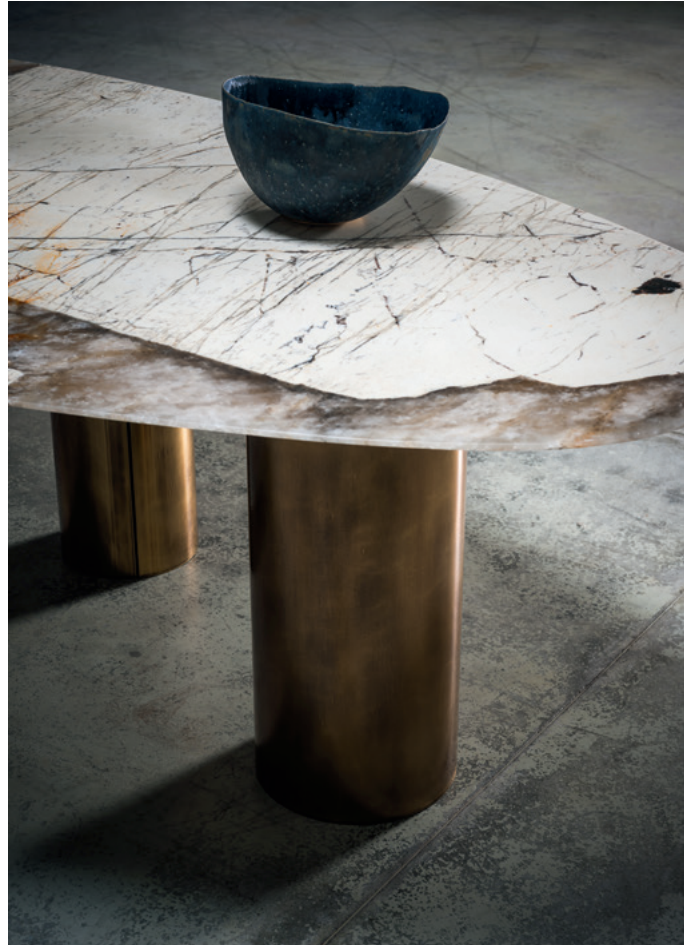

LAGOS

BAXTER P.

LAGOS

BAXTER P.

Modello: modello che necessita di montaggio.

Piano: piano in pietra con olio protettivo idrorepellente, con supporto di sostegno in lamiera verniciata.

Piedi: gambe di forma cilindrica di diverse dimensioni realizzate con una struttura in MDF tinto nero rivestita con materiale a scelta e finita con vernice trasparente opaca.

Feet: cylindrical-shaped legs of different dimensions, carried out with a black-stained MDF structure, covered with material by choice with matte transparent varnish.

Any blemishes, that are attributable to the naturalness of stones, can be resin-filled and are not to be considered as defects. Blocks and slabs visibly vary as these are natural stones; all pictures are just a rough guide.

marmo Calacatta Oro lucido
glossy Calacatta Oro marble

marmo Cipollino Abyssal lucido
glossy Cipollino Abyssal marble

marmo Ocean Storm lucido
glossy Ocean Storm marble
(misura max./max size 280x130)

marmo Polar White opaco
matte Polar White marble