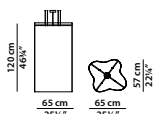

Dimmerazione: **1-10** alimentatore standard già compatibile.
Dimming: **1-10** standard power supply already compatible.

DALI con supplemento/**TAGLIO DI FASE** con supplemento.
DALI with surcharge/**PHASE CUT** with surcharge.

65 x 57 h120 cm – 25¼ x 22¼ h46¾"

Sospensione. Hanging lamp.

Striscia LED 2700K – 7W/MT.
Alimentatore 110/240 V – 24V. IP20. 4620 lumen.
2700K LED strip – 7W/MT.
110/240 V power supply – 24V. IP20. 4620 lumens.