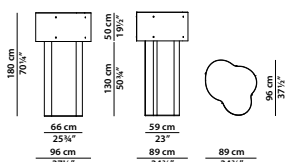

133 x 57 h40 cm – 51¾ x 22¼ h15½"

Sospensione. Hanging lamp.

Striscia LED 2700K – 7W/MT.  
Alimentatore 110/240 V – 24V. IP20. 3780 lumen.  
2700K LED strip – 7W/MT.  
110/240 V power supply – 24V. IP20. 3780 lumens.

69 x 66 h114 cm – 27 x 25¾ h44½"

Lampada da terra. Floor lamp.

15336 lumen totali. Testa: striscia LED 2700K – 14W/MT. 11076 lumen. Corpo: striscia LED 2700K – 14W/MT. 4260 lumen.  
15336 total lumens. Head: 2700K LED strip – 14W/MT. 11076 lumens. Base: 2700K LED strip – 14W/MT. 4260 lumens.

Dimmerazione push.  
Push dimming.

89 x 96 h180 cm – 34¾ x 37½ h70¼"

Lampada da terra. Floor lamp.

19880 lumen totali. Testa: striscia LED 2700K – 14W/MT. 12780 lumen. Corpo: striscia LED 2700K – 14W/MT. 7100 lumen.  
19880 total lumens. Head: 2700K LED strip – 14W/MT. 12780 lumens. Base: 2700K LED strip – 14W/MT. 7100 lumens.