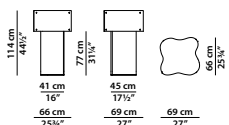

Dimmerazione: **1-10** alimentatore standard già compatibile.
Dimming: **1-10** standard power supply already compatible.

DALI con supplemento/**TAGLIO DI FASE** con supplemento.
DALI with surcharge/**PHASE CUT** with surcharge.

69 x 66 h114 cm – 27 x 25¾ h44½"

Lampada da terra. Floor lamp.

15336 lumen totali. Testa: striscia LED 2700K – 14W/MT. 11076 lumen. Corpo: striscia LED 2700K – 14W/MT. 4260 lumen.
15336 total lumens. Head: 2700K LED strip – 14W/MT. 11076 lumens. Base: 2700K LED strip – 14W/MT. 4260 lumens.