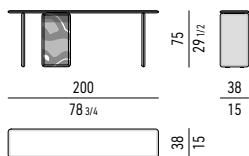

GAMBA CENTRALE: MARMO ROSSO LEVANTO
CENTRAL LEG: ROSSO LEVANTO MARBLE