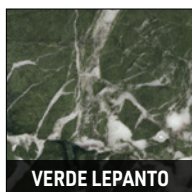

PIANO / GAMBE TOP / LEGS

LACCATO LUCIDO GLOSSY LACQUERED

FRASSINO ASH

MARMO MARBLE

COMBINAZIONI FINITURE CONSOLLE 200X38XH75 | CONSOLE TABLE 200X38XH75 FINISHES' COMBINATIONS

PIANO / GAMBE TOP / LEGS

LACCATO LUCIDO GLOSSY LACQUERED

GAMBA CENTRALE CENTRAL LEG

MARMO MARBLE

PIANO / GAMBE TOP / LEGS

LACCATO LUCIDO GLOSSY LACQUERED

GAMBA CENTRALE CENTRAL LEG

MARMO MARBLE

PIANO / GAMBE TOP / LEGS

LACCATO LUCIDO GLOSSY LACQUERED