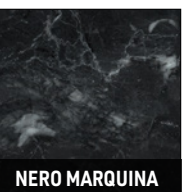

PIANO / GAMBE TOP / LEGS

LACCATO LUCIDO GLOSSY LACQUERED

FRASSINO ASH

MARMO MARBLE

COMBINAZIONI FINITURE CONSOLLE 200X38XH75 | CONSOLE TABLE 200X38XH75 FINISHES' COMBINATIONS

PIANO / GAMBE TOP / LEGS

LACCATO LUCIDO GLOSSY LACQUERED

GAMBA CENTRALE CENTRAL LEG

MARMO MARBLE

PIANO / GAMBE TOP / LEGS

LACCATO LUCIDO GLOSSY LACQUERED

GAMBA CENTRALE CENTRAL LEG

MARMO MARBLE

PIANO / GAMBE TOP / LEGS

LACCATO LUCIDO GLOSSY LACQUERED