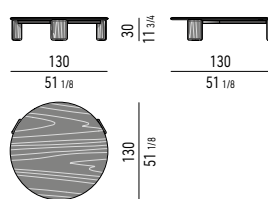

PIANO FRASSINO | ASH TOP

TAVOLINI | COFFEE TABLES