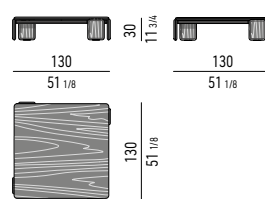

PIANO FRASSINO | ASH TOP

TAVOLINI | COFFEE TABLES