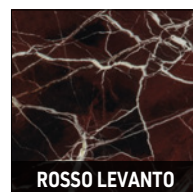

PIANO / GAMBE TOP / LEGS

LACCATO LUCIDO GLOSSY LACQUERED

FRASSINO ASH

MARMO MARBLE

COMBINAZIONI FINITURE CONSOLLE 200X38XH75 | CONSOLE TABLE 200X38XH75 FINISHES' COMBINATIONS

PIANO / GAMBE TOP / LEGS

LACCATO LUCIDO GLOSSY LACQUERED

GAMBA CENTRALE CENTRAL LEG

MARMO MARBLE

PIANO / GAMBE TOP / LEGS

LACCATO LUCIDO GLOSSY LACQUERED

GAMBA CENTRALE CENTRAL LEG

MARMO MARBLE

PIANO / GAMBE TOP / LEGS

LACCATO LUCIDO GLOSSY LACQUERED