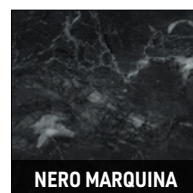

GAMBA CENTRALE CENTRAL LEG

MARMO MARBLE

PIANO / GAMBE TOP / LEGS

LACCATO LUCIDO GLOSSY LACQUERED

GAMBA CENTRALE CENTRAL LEG

MARMO MARBLE

PIANO / GAMBE TOP / LEGS

LACCATO LUCIDO GLOSSY LACQUERED

GAMBA CENTRALE CENTRAL LEG

MARMO MARBLE

PIANO / GAMBE TOP / LEGS

FRASSINO ASH

GAMBA CENTRALE CENTRAL LEG

MARMO MARBLE

Technical information about marbles on page 454