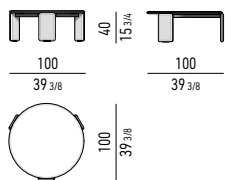

PIANO LACCATO LUCIDO | GLOSSY LACQUERED TOP

TAVOLINI | COFFEE TABLES