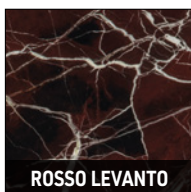

PIANO / GAMBE TOP / LEGS

LACCATO LUCIDO GLOSSY LACQUERED

FRASSINO ASH

MARMO MARBLE

COMBINAZIONI FINITURE CONSOLLE 200X38XH75 | CONSOLE TABLE 200X38XH75 FINISHES' COMBINATIONS

PIANO / GAMBE TOP / LEGS

LACCATO LUCIDO GLOSSY LACQUERED

GAMBA CENTRALE CENTRAL LEG

MARMO MARBLE

PIANO / GAMBE TOP / LEGS

LACCATO LUCIDO GLOSSY LACQUERED

GAMBA CENTRALE CENTRAL LEG

MARMO MARBLE

PIANO / GAMBE TOP / LEGS

LACCATO LUCIDO GLOSSY LACQUERED