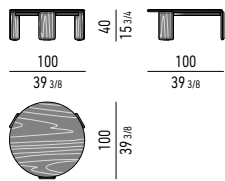

PIANO FRASSINO | ASH TOP

TAVOLINI | COFFEE TABLES