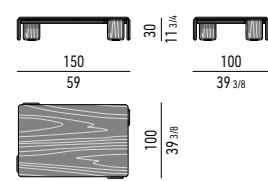

PIANO FRASSINO | ASH TOP

TAVOLINI | COFFEE TABLES