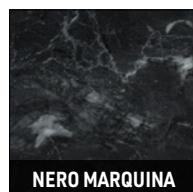

PIANO / GAMBE TOP / LEGS

LACCATO LUCIDO GLOSSY LACQUERED

FRASSINO ASH

MARMO MARBLE

COMBINAZIONI FINITURE CONSOLLE 200X38XH75 | CONSOLE TABLE 200X38XH75 FINISHES' COMBINATIONS

PIANO / GAMBE TOP / LEGS

LACCATO LUCIDO GLOSSY LACQUERED

GAMBA CENTRALE CENTRAL LEG

MARMO MARBLE

PIANO / GAMBE TOP / LEGS

LACCATO LUCIDO GLOSSY LACQUERED

GAMBA CENTRALE CENTRAL LEG

MARMO MARBLE

PIANO / GAMBE TOP / LEGS

LACCATO LUCIDO GLOSSY LACQUERED