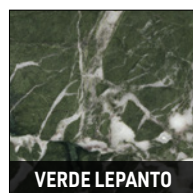

GAMBA CENTRALE CENTRAL LEG

MARMO MARBLE