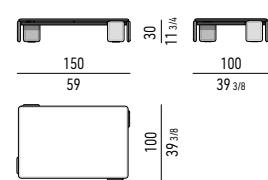

PIANO LACCATO LUCIDO | GLOSSY LACQUERED TOP

TAVOLINI | COFFEE TABLES