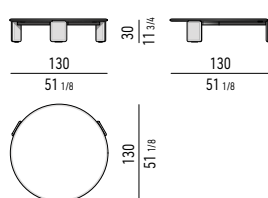

PIANO LACCATO LUCIDO | GLOSSY LACQUERED TOP

TAVOLINI | COFFEE TABLES