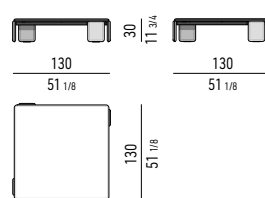

PIANO LACCATO LUCIDO | GLOSSY LACQUERED TOP

TAVOLINI | COFFEE TABLES