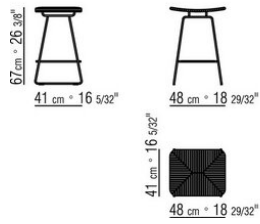

COD. 028066

COD. 028061