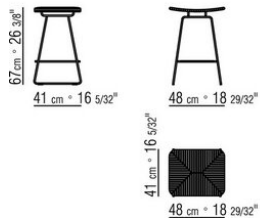

COD. 028062

COD. 028060