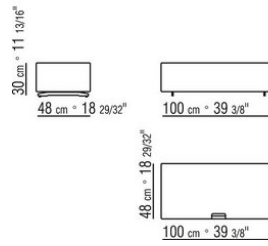

COD. 020783