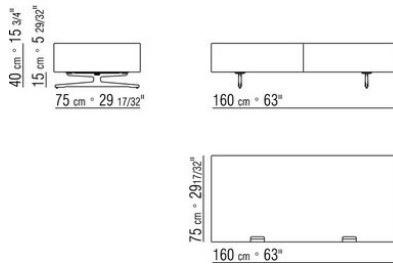

COD. 020767