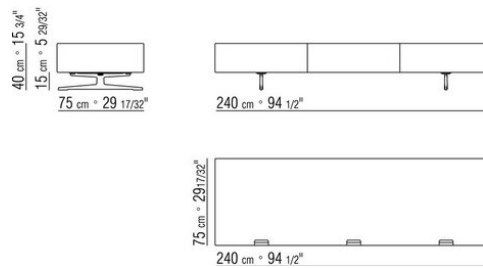

COD. 020768