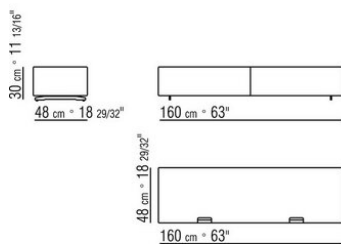

COD. 020765