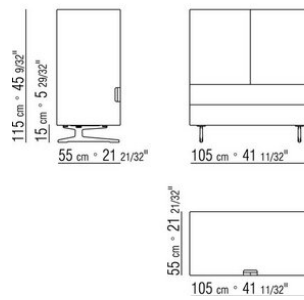

COD. 020766

COD. 020760