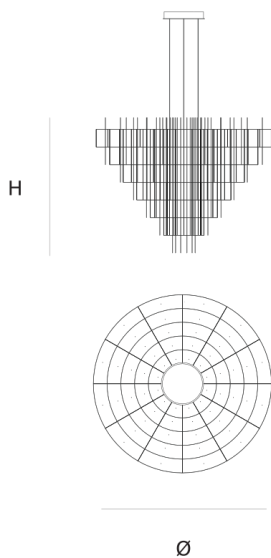

Product data sheet

Date: September 12th 2024

QUASAR

SPY CHANDELIER by Jan Pauwels

The luxurious atmosphere of the past in a new configuration. Symmetrical circles in a conical shape. The circuit boards have leds on both sides. 2/3 of the light goes down and 1/3 goes up.

DIMENSIONS

Ø 140.6 55.4 inch
cm
H 115 cm 45.3 inch

CANOPY

Ø 35.5 cm 13.9 inch
H 6.5 cm 2.6 inch

CABLELENGTH

Up to 200 cm 78 inch

LIGHTSOURCE

324x led, 12V/0.6W,
2800K, 9720 LM, CRI>95

INCLUDED

Yes

FINISH

Nickel
Brass
Blackbrass

TYPE.NR

11-9302
11-9302-2
11-9302-4

TYPE	Chandelier
STANDARD	Black canopy with cover plate in matching colour of the fixture. Leading and trailing edge dimmable. Nickel, natural brass, blackened natural brass. Brass will turn darker in time and can show stains.
OPTIONAL	2400K.
TRANSFORMER/DRIVER	SCPower KVF-12200-TDW
DIMMING	leading and trailing edge
CLASSIFICATION	UL no IP20 yes