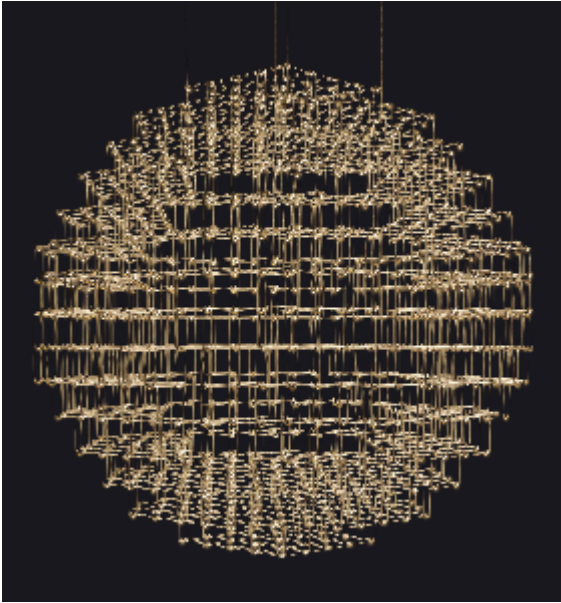

Product data sheet

Date: November 14th 2024

QUASAR

PIXEL SPHERE

SUSPENSION by Jan Pauwels

All pixels combined forming a round shape. The circuit boards have leds on both sides. 2/3 of the light goes down and 1/3 goes up.

DIMENSIONS

L 203 cm 79.9 inch
H 170 cm 66.9 inch
W 170 cm 66.9 inch

LIGHTSOURCE

1476x led, 12V/0.6W,
2800K, 44280 LM, CRI
>90

FINISH

Nickel 2
Brass 1
Blackbrass 3

TYPE.NR

CANOPY

L 67.5 cm 26.6 inch
H 6 cm 2.4 inch
W 67.5 cm 26.6 inch

INCLUDED

Yes

CABLELENGTH

Up to 200 cm 78 inch

TYPE Suspension

STANDARD

OPTIONAL 2400K.