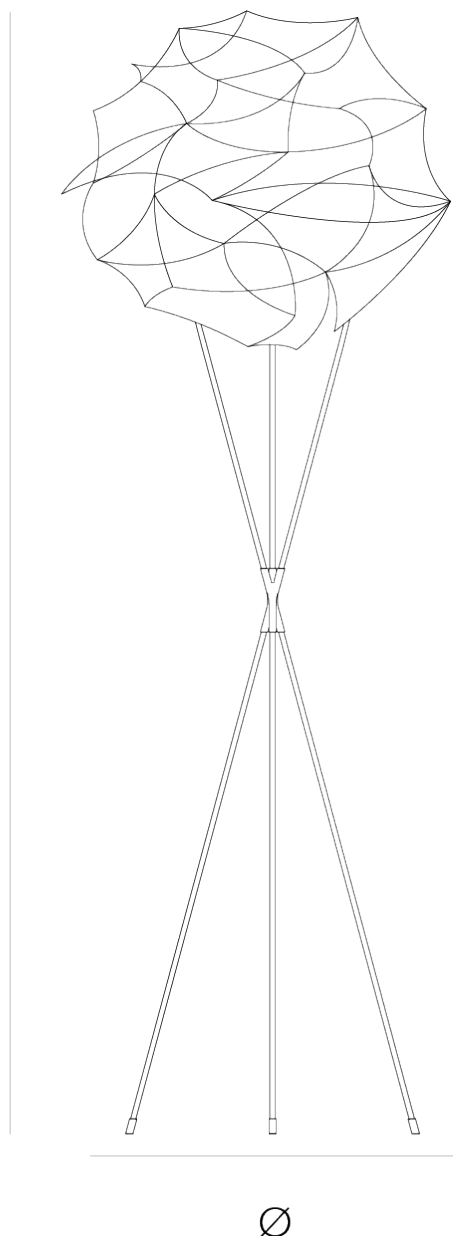

## TESS GLOBE FLOORLAMP

by Jan Pauwels

As an extension of the Tess Globe series. A very subtle frame is carrying the light sculpture without affecting its unique appearance. Perfect in an open space, in front of a wall or in a corner.

DIMENSIONS

Ø 60 cm 23.6 inch  
 H 180 cm 70.9 inch

CANOPY

CABLELENGTH

Up to 200 cm 78 inch

LIGHTSOURCE

30x led, 12V/0.6W, 2800K,  
 900 LM, CRI>95

INCLUDED