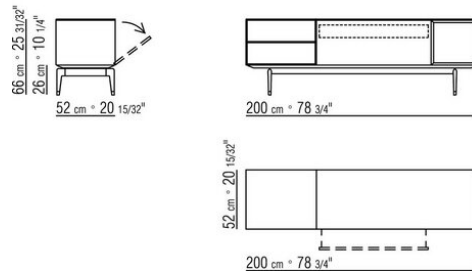

**Shelves** in glass

**Base** in epoxy powder-coated metal

**Feet** in cast aluminum with satin or burnished finish and contrasting tips.

Rests on pads made of thermoplastic material

COD. 025460

COD. 025462