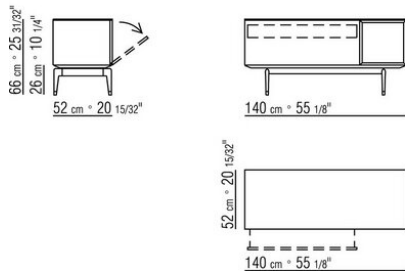

COD. 025463

COD. 025460