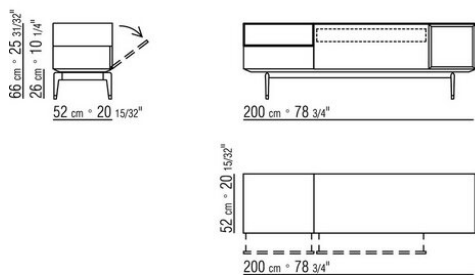

COD. 025469